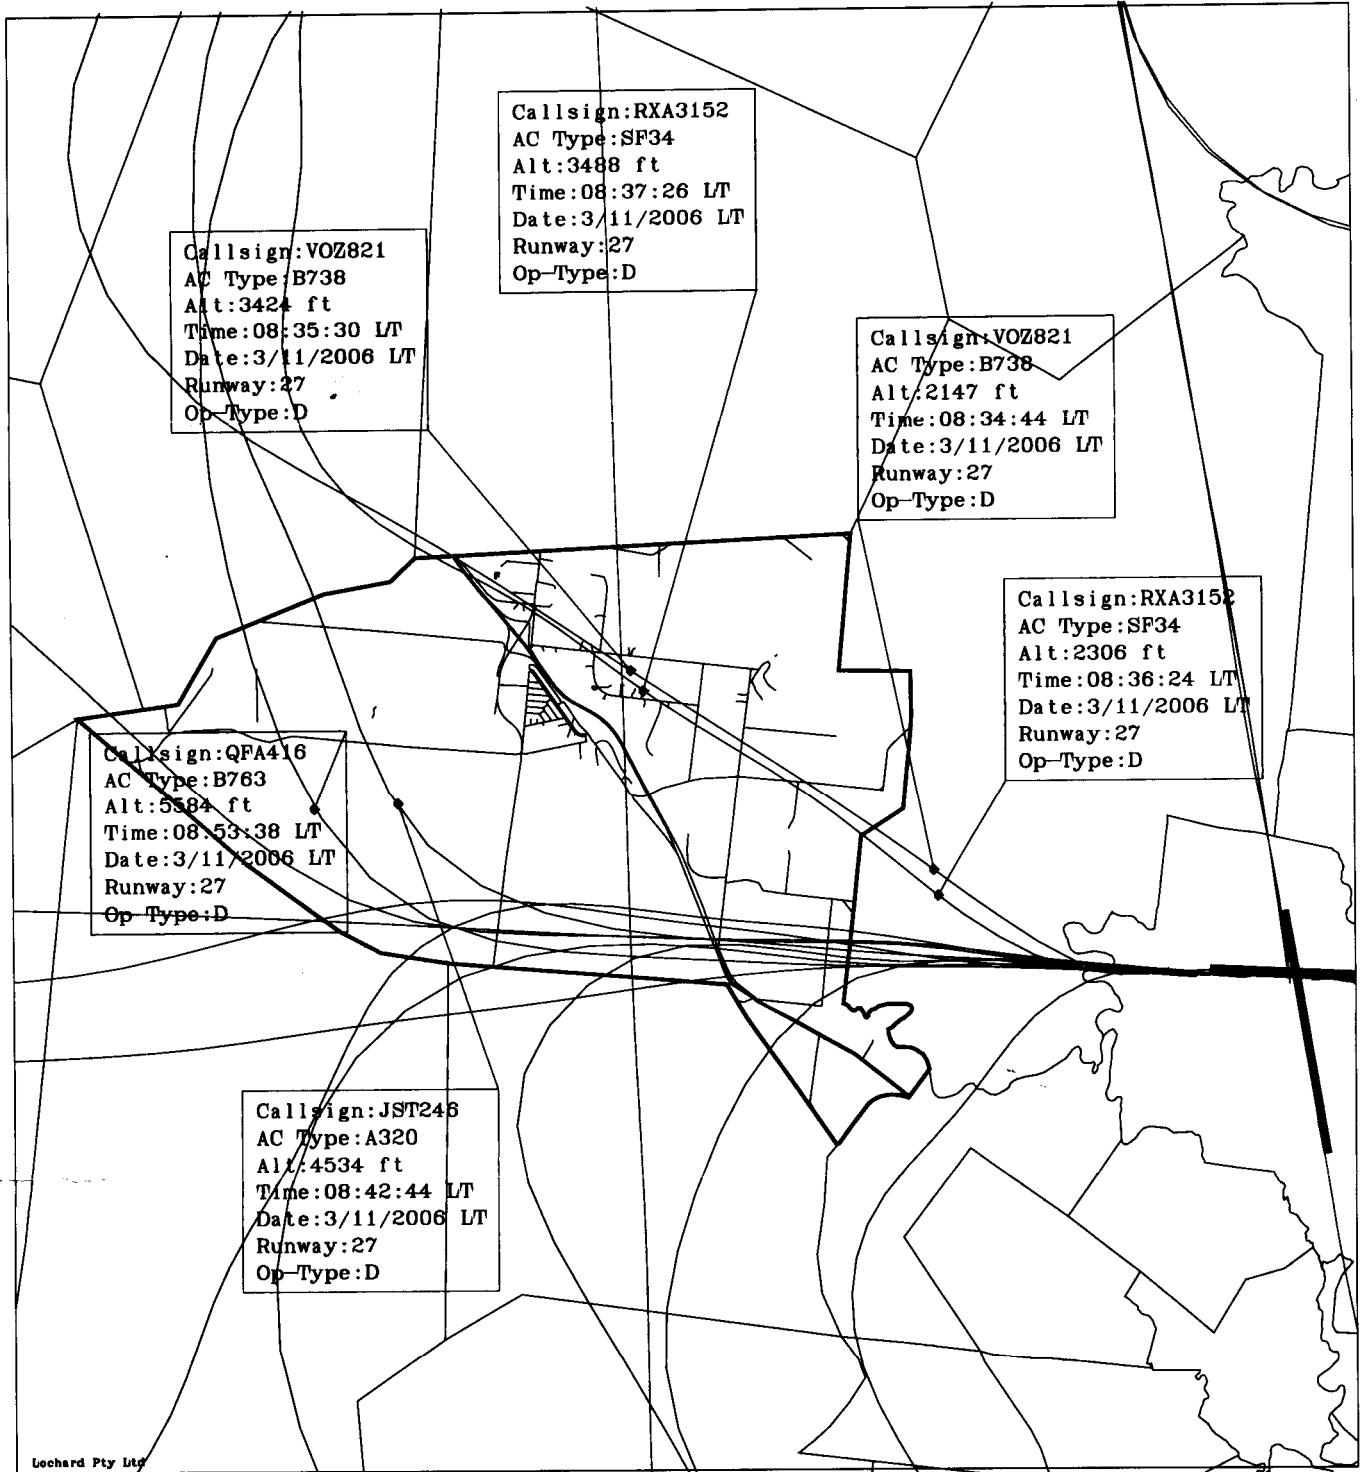

MELBOURNE AIRPORT

AIRCRAFT TRACKS : 03.11.06.
 FROM 08:25 UNTIL 08:55HRS.
 WELCOME RD., DIGGERS REST INDICATED.
 REF.#: 172724.

Flights by Operation

- Arrival
- Departure
- Fly Over
- Training
- Overshoots
- General

— Region