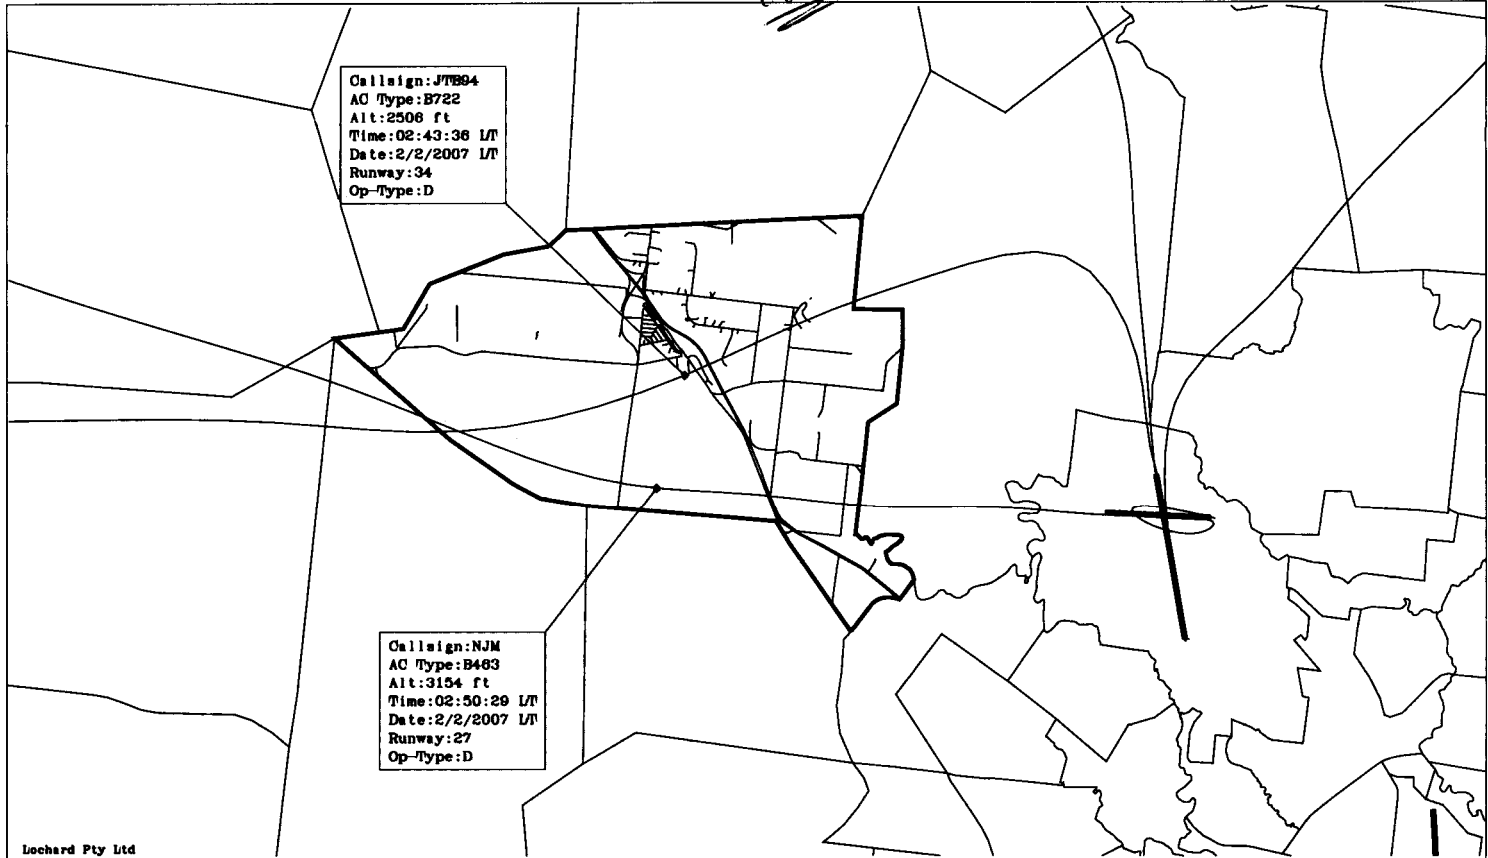

MELBOURNE AIRPORT

AIRCRAFT TRACKS : 02.02.07.

FROM 02:40 UNTIL 03:00HRS.

WELCOME RD., DIGGERS REST INDICATED.

REF.#:175479.

2506
- 600
1906ft.

Flights by Operation

- Arrival
- Departure
- Fly Over
- Training
- Overshoots
- General

— Region