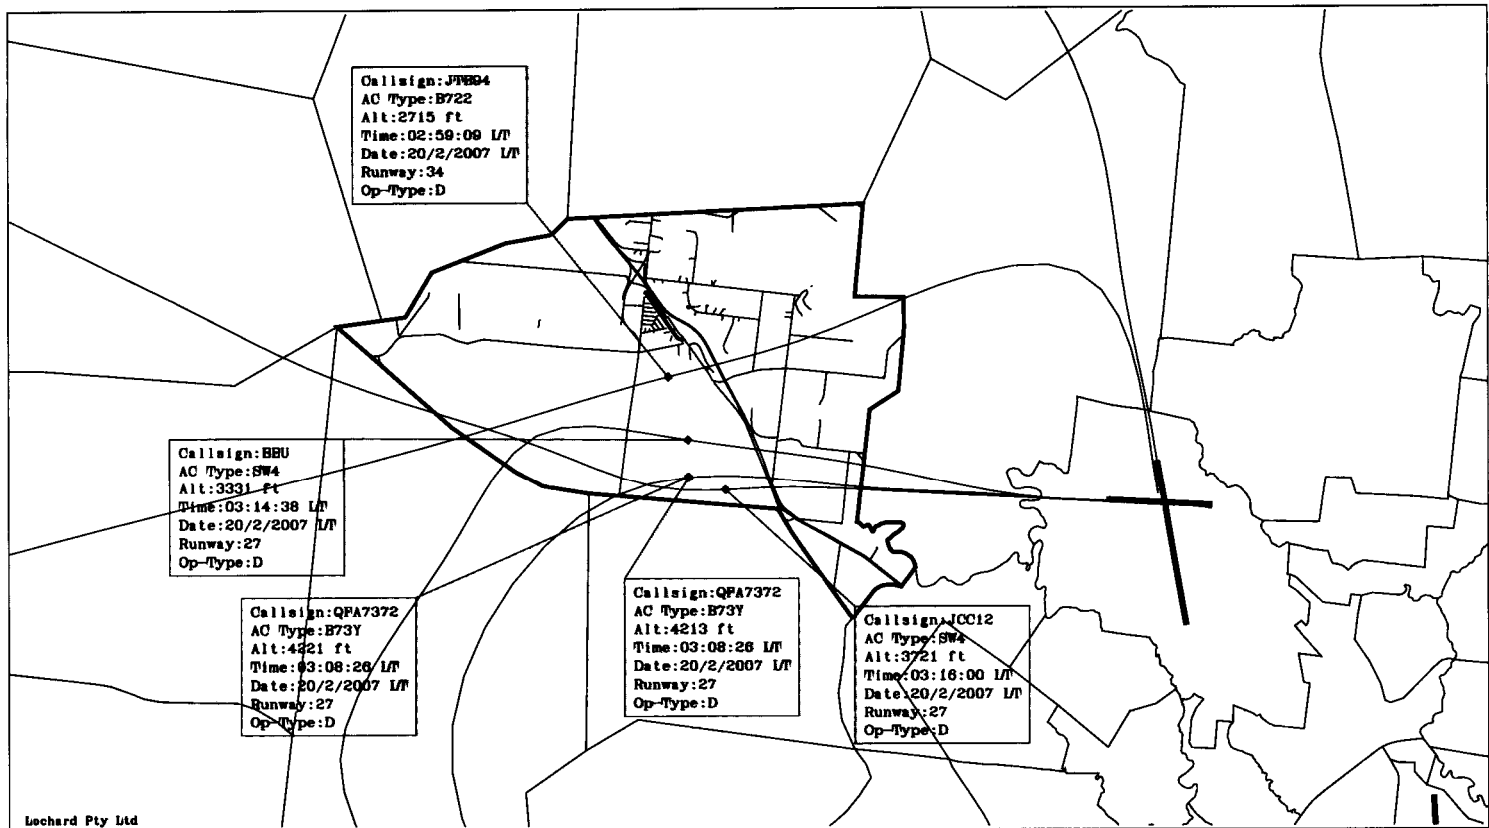

MELBOURNE AIRPORT

AIRCRAFT TRACKS : 20.02.07.

FROM 04:45 UNTIL 03:15HRS.

WELCOME RD., DIGGERS REST INDICATED.

REF.#: 176260.

Flights by Operation

- Arrival
- Departure
- Fly Over
- Training
- Overshoots
- General

Region