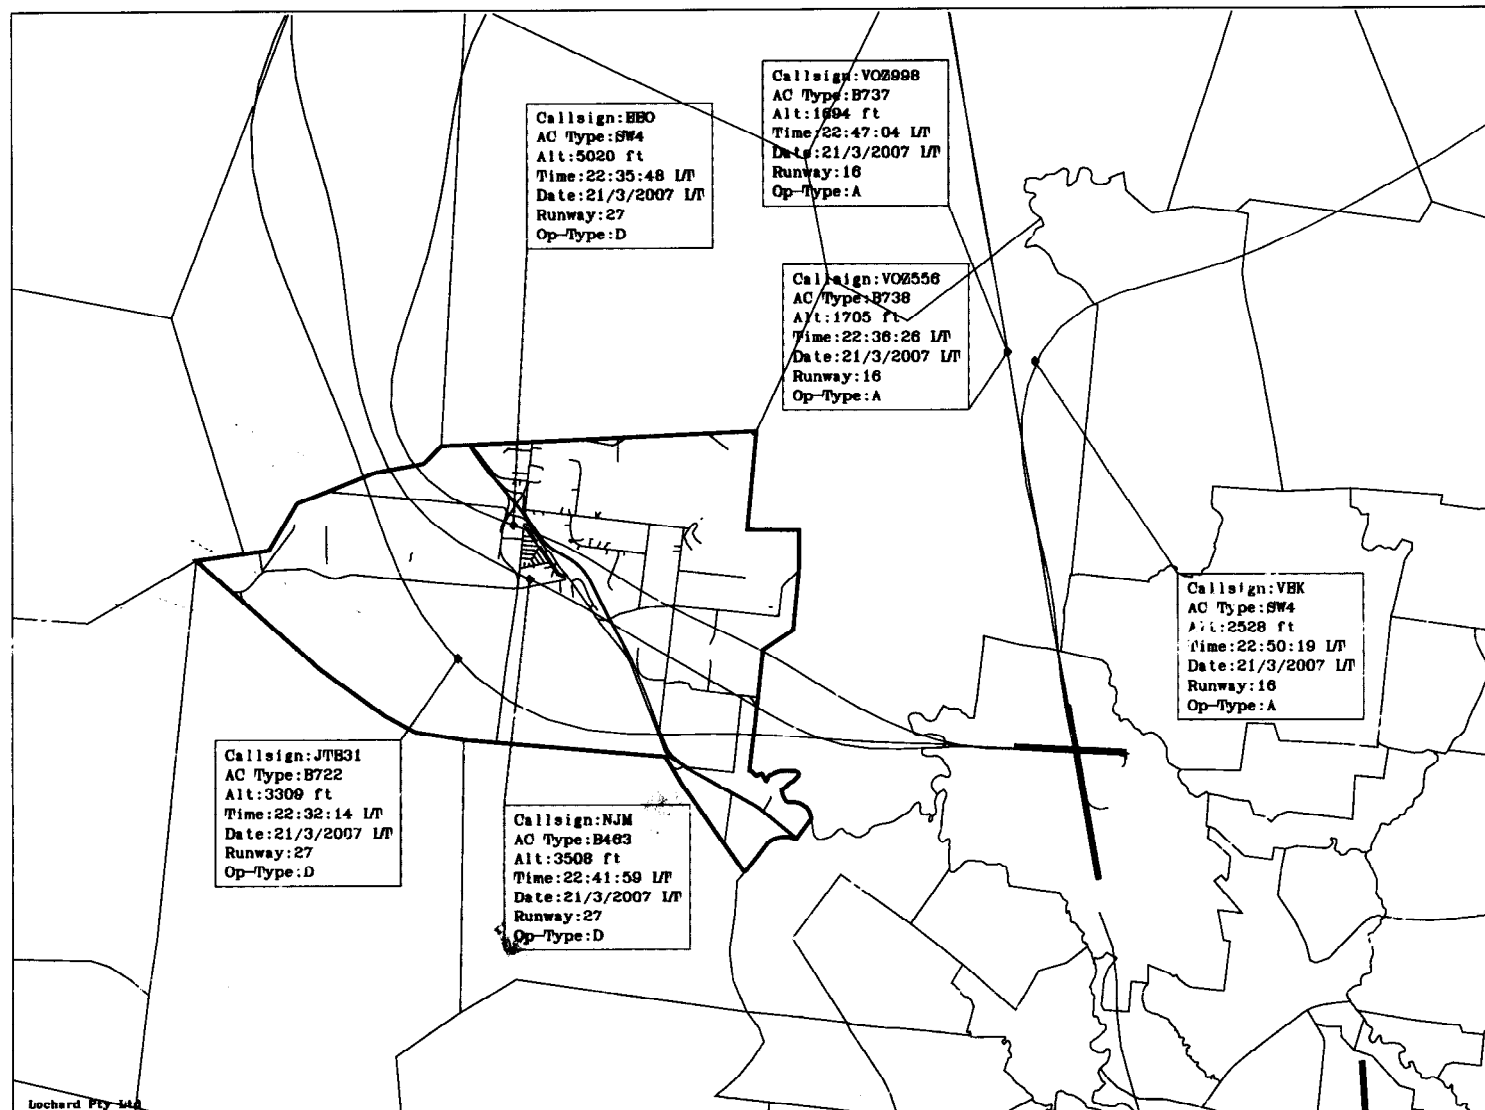

MELBOURNE AIRPORT

AIRCRAFT TRACKS : 21.03.07.

FROM 22:30 UNTIL 23:00.

WELCOME RD., DIGGERS REST INDICATED.

REF. #: 177616.

5

Flights by Operation

- Arrival
- Departure
- Fly Over
- Training
- Overshoots
- General

Region